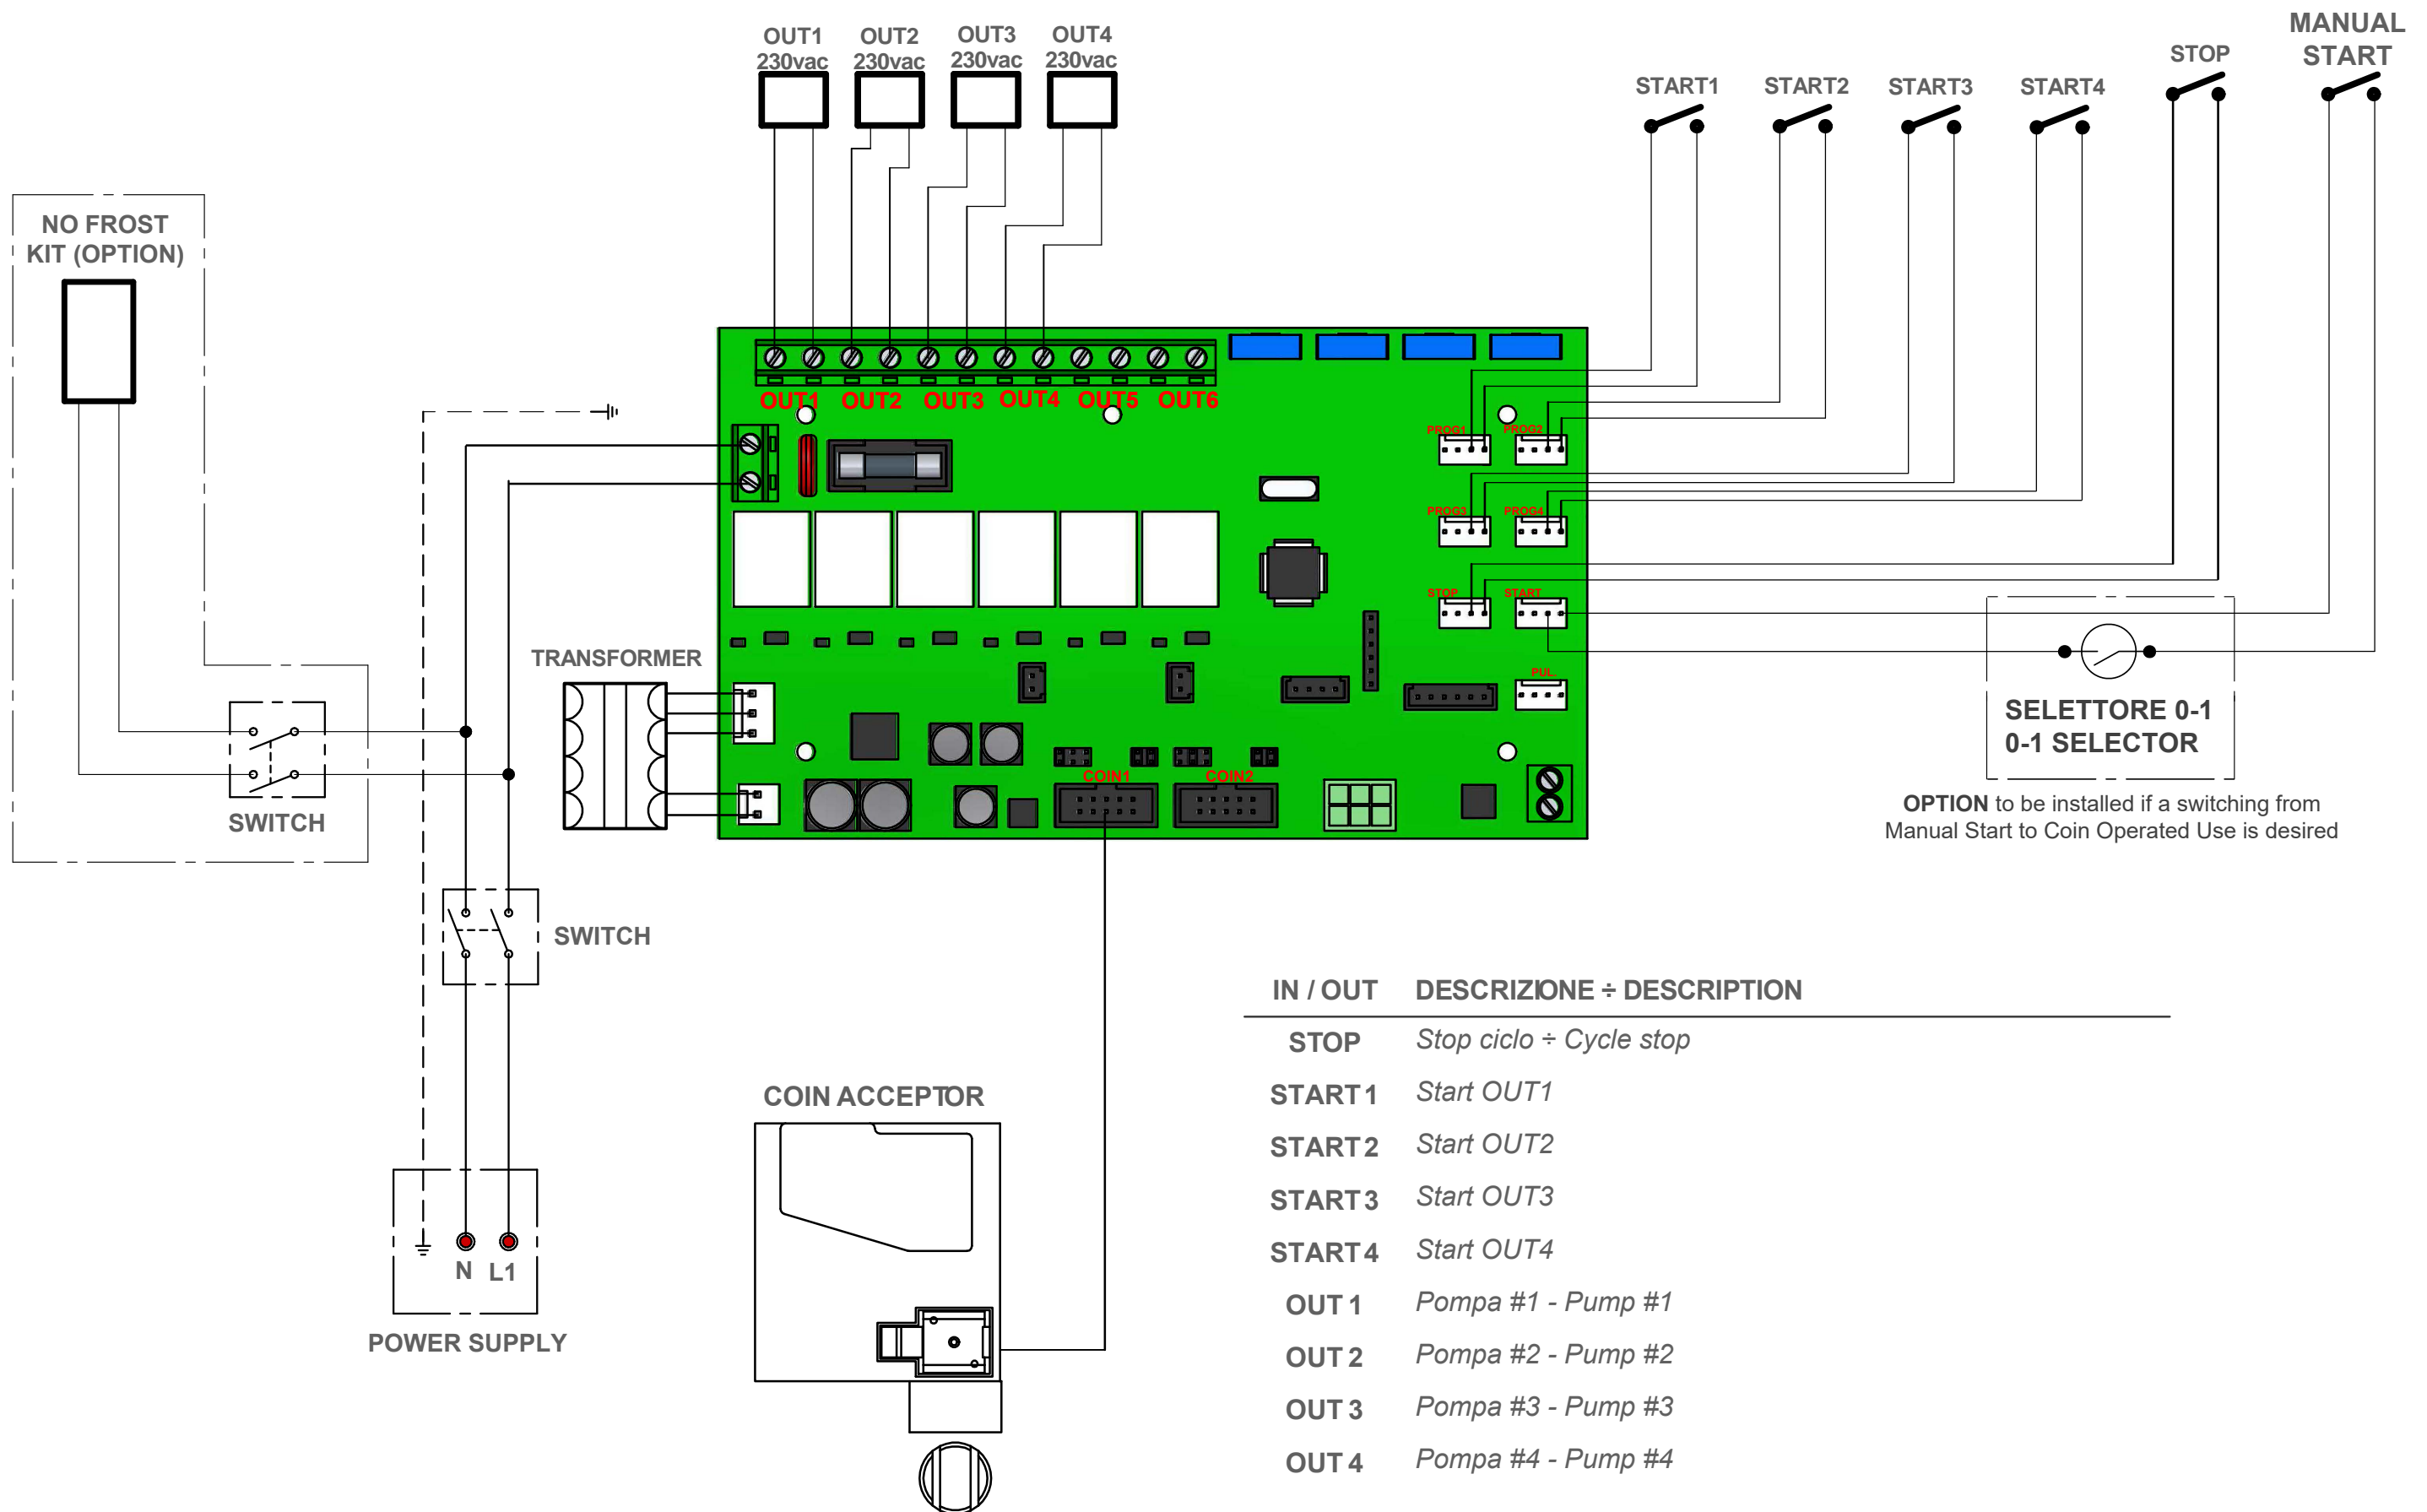

SD1 PARFUME 230V - 50HZ MANUAL + COIN OPERATED START

OPTION to be installed if a switching from Manual Start to Coin Operated Use is desired

IN / OUT	DESCRIZIONE ÷ DESCRIPTION
STOP	Stop ciclo ÷ Cycle stop
START1	Start OUT1
START2	Start OUT2
START3	Start OUT3
START4	Start OUT4
OUT 1	Pompa #1 - Pump #1
OUT 2	Pompa #2 - Pump #2
OUT 3	Pompa #3 - Pump #3
OUT 4	Pompa #4 - Pump #4